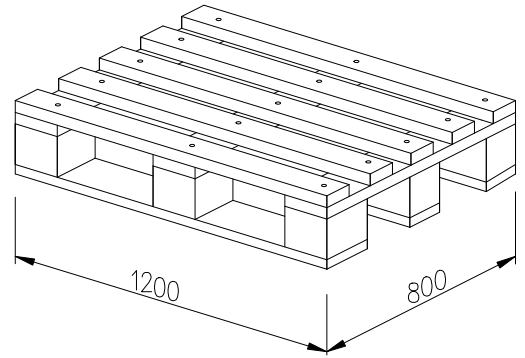

EUR 1 PALLET

EUR 6 PALLET

EUR 3 PALLET

INDUSTRIAL PALLET

All dimensions in mm.

		Change	Date	Description	
Name:	Goods pallets	Catalogue no.:		No. of drawing	Date version.
Description:	Types and dimensions	PAL.1		GMV.PAL.1	25.01.2016
		Date:			Version
		05.12.2014			1.3